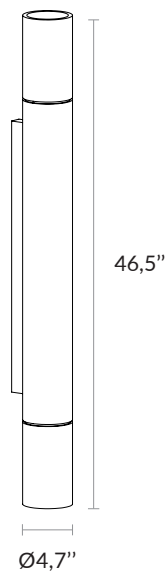

US PRODUCT SHEET

SUMATRA A120

Non contractual picture.

AAE SUMATRA A120 US FP

Alain Ellouz
.paris

Type	Wall lamp Equipped with UL listed components
Environment	Indoor
Material	Alabaster and brass
Accessory	A standard 4"x4" junction box cover is provided for an recessed installation
Lighting system	LED Strip 2,9W/ft (2700K or 3000K) - Dimmable intensity Remote transformer
Voltage	24 V : transformer provided
Wattage	22 W
Source lumens	400 lm The alabaster diffuses between 40 and 60% of the light source lumens
Reference	- Antique brass finish : COL-0277 - Chrome : COL-0385

Dimensions :

Weight : 33 lb / 15 Kg

2 years warranty. General terms and conditions of sales.

STANDARD WALL MOUNTING SYSTEMS

Included in the price of the luminaire

wall mounting :
26 x 0,6"

OPTIONAL WALL MOUNTING compatibility back plate for US junction box

Price upon request

wall mounting with back plate :
4,3 x 29 x 0,6"

WALL MOUNTING FINISHES

Metal plating finish

Antique brass
ref : dcl-005

Chrome
ref : dcl-007

Please contact us for any request of custom-made ceiling plate.